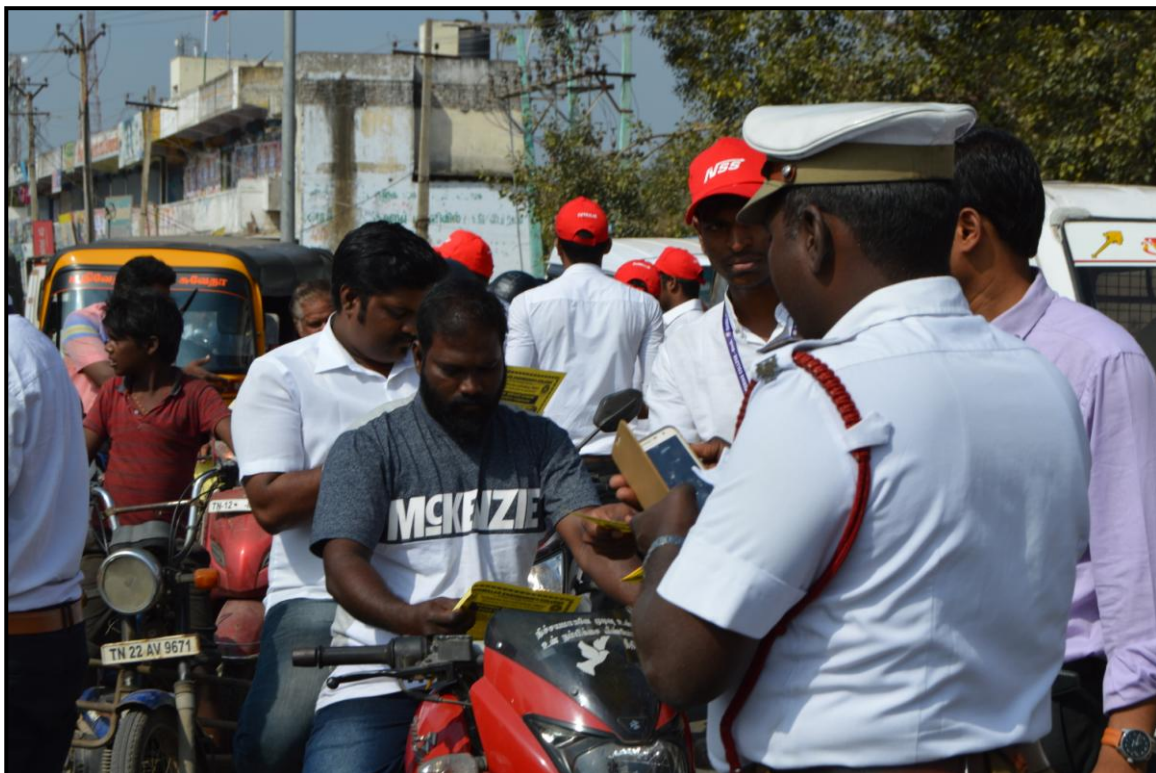

## NATIONAL SERVICE SCHEME

Awareness programme on Traffic safety

24<sup>th</sup> January 2019

The N S S Volunteers created awareness about the Importance of Traffic Safety at Poonamallee Junction

## NATIONAL SERVICE SCHEME

*Awareness programme on Traffic safety*

*24<sup>th</sup> January 2019*

N S S Volunteers along with the traffic police team Creating awareness among the public

## NATIONAL SERVICE SCHEME

*Awareness programme on Traffic safety*

*24<sup>th</sup> January 2019*

The NSS Volunteers created awareness by creating placards about the Importance of traffic safety at Poonamallee Junction